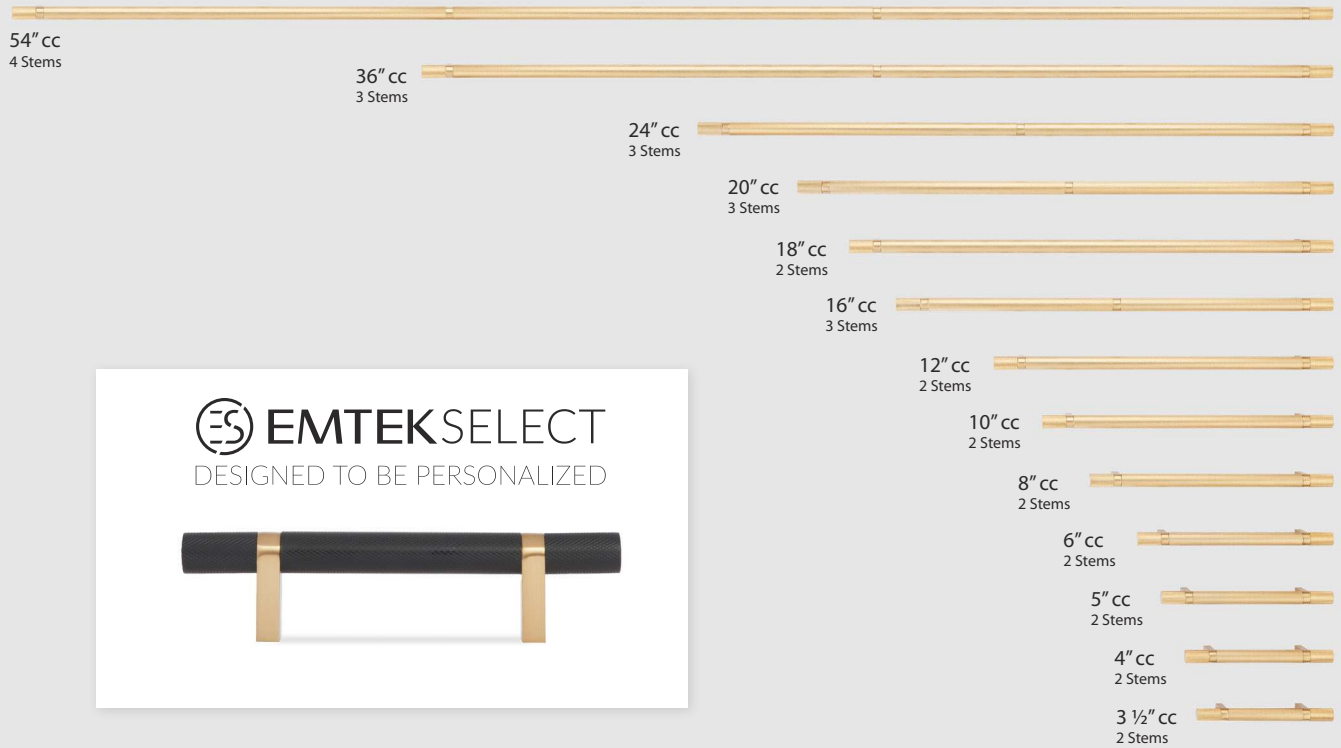

SELECT BAR CABINET PULL