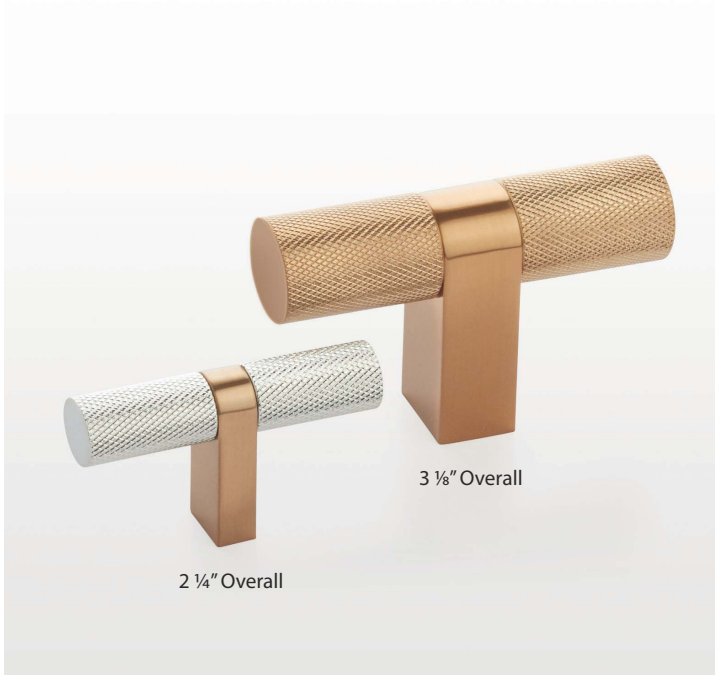

## FINISH OPTIONS FOR STEM AND PULL

STEM AND PULL WILL BE PERMANENTLY AFFIXED.

Satin Brass  
(US4)

Oil Rubbed Bronze  
(US10B)

Polished Nickel  
(US14)

Satin Nickel  
(US15)

Flat Black  
(US19)

Polished Chrome  
(US26)

Satin Copper  
(SCU)

To order:

**84080 . EDGRUS4 . KNUS19**

Product Code  
(Center-to-Center)

+

Stem  
(Style/Finish)

+

Pull  
(Style/Finish)

### Product Name:

SELECT Cabinet Edge Pull 3-3/4" C-to-C + Round Stem  
Satin Brass (US4) + Knurled Pull Flat Black (US19)

# SELECT CABINET T-KNOB & FINGER PULL

SELECT CABINET T-KNOB				Stem	Pull
Product Code	Overall	Width(W)	Projection(P)	<p><b>RECTANGULAR BAR (RCB)</b></p>	<p><b>KNURLED (KN)</b></p> <p><b>SMOOTH (SM)</b></p>
86656	2 1/4"	1/2"	1 3/8"		
86657	3 1/8"	7/8"	2 1/8"		
				STEM AND PULL WILL BE PERMANENTLY AFFIXED.	