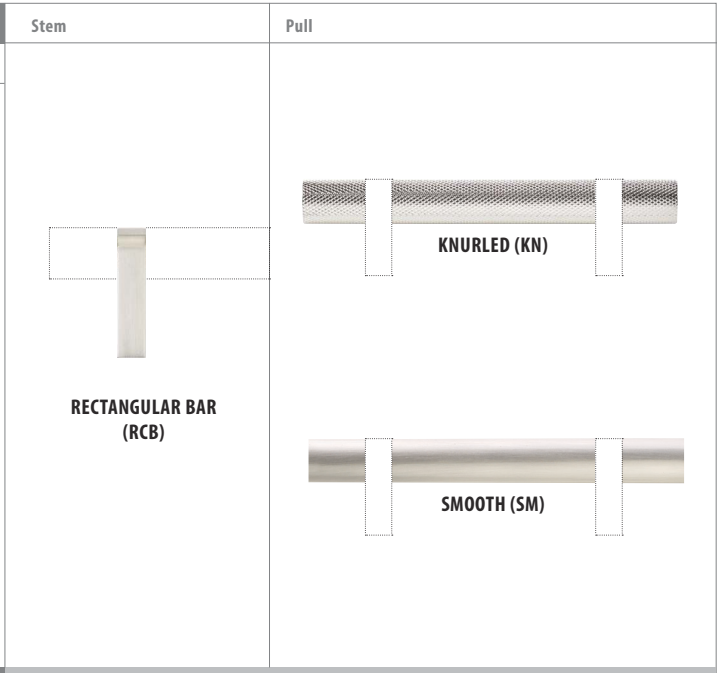

Satin Copper (SCU)

To order:

**84052 . RECUS4 . KNUS19**

Product Code  
(Center-to-Center)

+

Stem  
(Style/Finish)

+

Pull  
(Style/Finish)

### Product Name:

SELECT Cabinet Pull 3-1/2" C-to-C + Rectangular Stem  
Satin Brass (US4) + Knurled Pull Flat Black (US19)

# SELECT BAR CABINET PULL

## SELECT BAR CABINET PULL

Product Code	C-To-C	Overall	Width (W)	Projection (P)	Stem
84152	3 1/2"	5 3/4"	1/2"	1 3/8"	2
84153	4"	6 1/4"	1/2"	1 3/8"	2
84154	5"	7 1/4"	1/2"	1 3/8"	2
84155	6"	8 1/4"	1/2"	1 3/8"	2
84156	8"	10 1/4"	1/2"	1 3/8"	2
84157	10"	12 1/4"	1/2"	1 3/8"	2
84158	12"	14 1/4"	1/2"	1 3/8"	2
84159	16"	18 1/4"	1/2"	1 3/8"	3
84162	18"	20 1/4"	1/2"	1 3/8"	2
84160	20"	22 1/4"	1/2"	1 3/8"	3
84161	24"	26 1/4"	1/2"	1 3/8"	3
84163	36"	38 1/4"	1/2"	1 3/8"	3
84164	54"	56 1/4"	1/2"	1 3/8"	4