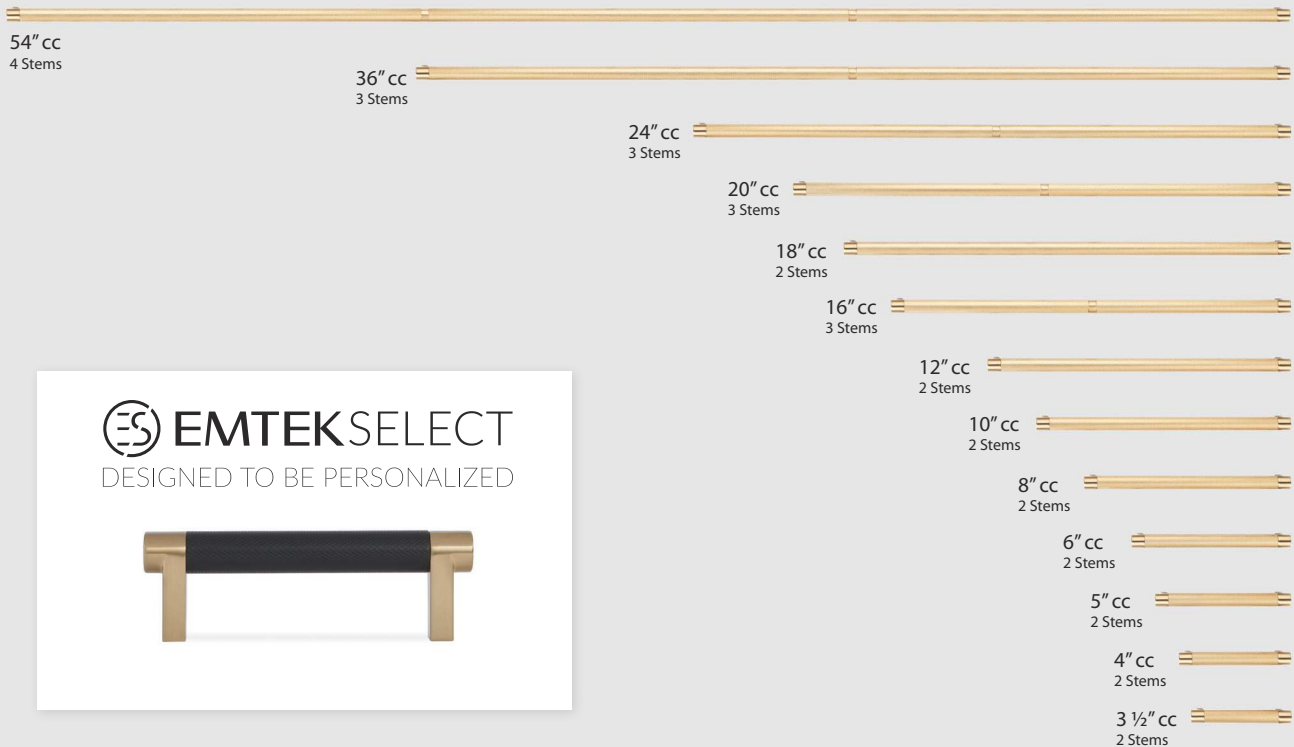

# SELECT CABINET PULL

## SELECT CABINET PULL

Product Code	C-To-C	Overall	Width(W)	Projection(P)	Stem
84052	3 1/2"	4 1/4"	1/2"	1 3/8"	2
84053	4"	4 3/4"	1/2"	1 3/8"	2
84054	5"	5 3/4"	1/2"	1 3/8"	2
84055	6"	6 3/4"	1/2"	1 3/8"	2
84056	8"	8 3/4"	1/2"	1 3/8"	2
84057	10"	10 3/4"	1/2"	1 3/8"	2
84058	12"	12 3/4"	1/2"	1 3/8"	2
84059	16"	16 3/4"	1/2"	1 3/8"	3
84062	18"	18 3/4"	1/2"	1 3/8"	2
84060	20"	20 3/4"	1/2"	1 3/8"	3
84061	24"	24 3/4"	1/2"	1 3/8"	3
84063	36"	36 3/4"	1/2"	1 3/8"	3
84064	54"	54 3/4"	1/2"	1 3/8"	4