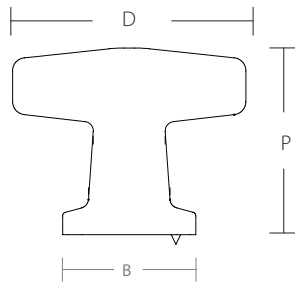

PAXTON KNOB

Product Code	Dimension(D)	Projection(P)	Base Width (B)
--------------	--------------	---------------	----------------

86642	1 1/4"	1"	3/4"
-------	--------	----	------

LAWSON KNOB

Product Code	Dimension(D)	Projection(P)	Base Width (B)
--------------	--------------	---------------	----------------

86643	1 1/4"	1"	3/4"
-------	--------	----	------

KENTER KNOB

Product Code	Dimension(D)	Projection(P)	Base Width (B)
--------------	--------------	---------------	----------------

86644	1 1/4"	1"	3/4"
-------	--------	----	------

WESTRIDGE PULL

Product Code	C-to-C	Overall	Projection(P)	Width (W)
--------------	--------	---------	---------------	-----------

86633	3 1/2"	4 1/4"	1 1/4"	3/4"
86634	4"	4 3/4"	1 1/4"	3/4"
86635	5"	5 3/4"	1 1/4"	3/4"
86636	6"	6 3/4"	1 1/4"	3/4"
86637	8"	8 3/4"	1 1/4"	3/4"
86638	10"	10 3/4"	1 1/4"	3/4"
86639	12"	12 3/4"	1 1/4"	3/4"