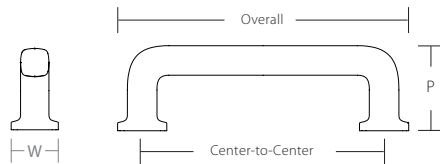

PAXTON KNOB

Product Code	Dimension(D)	Projection(P)	Base Width (B)
--------------	--------------	---------------	----------------

86642	1 1/4"	1"	3/4"
-------	--------	----	------

LAWSON KNOB

Product Code	Dimension(D)	Projection(P)	Base Width (B)
--------------	--------------	---------------	----------------

86643	1 1/4"	1"	3/4"
-------	--------	----	------

KENTER KNOB

Product Code	Dimension(D)	Projection(P)	Base Width (B)
--------------	--------------	---------------	----------------

86644	1 1/4"	1"	3/4"
-------	--------	----	------

WESTRIDGE PULL

Product Code	C-to-C	Overall	Projection(P)	Width (W)
--------------	--------	---------	---------------	-----------

86633	3 1/2"	4 1/4"	1 1/4"	3/4"
86634	4"	4 3/4"	1 1/4"	3/4"
86635	5"	5 3/4"	1 1/4"	3/4"
86636	6"	6 3/4"	1 1/4"	3/4"
86637	8"	8 3/4"	1 1/4"	3/4"
86638	10"	10 3/4"	1 1/4"	3/4"
86639	12"	12 3/4"	1 1/4"	3/4"