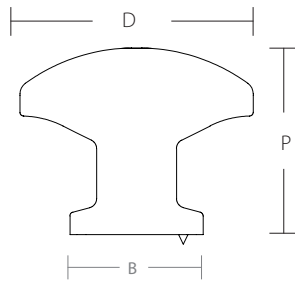

PAXTON KNOB

Product Code	Dimension(D)	Projection(P)	Base Width (B)
--------------	--------------	---------------	----------------

86642	1 1/4"	1"	3/4"
-------	--------	----	------

LAWSON KNOB

Product Code	Dimension(D)	Projection(P)	Base Width (B)
--------------	--------------	---------------	----------------

86643	1 1/4"	1"	3/4"
-------	--------	----	------

KENTER KNOB

Product Code	Dimension(D)	Projection(P)	Base Width (B)
--------------	--------------	---------------	----------------

86644	1 1/4"	1"	3/4"
-------	--------	----	------

WESTRIDGE PULL

Product Code	C-to-C	Overall	Projection(P)	Width (W)
--------------	--------	---------	---------------	-----------

86633	3 1/2"	4 1/4"	1 1/4"	3/4"
86634	4"	4 3/4"	1 1/4"	3/4"
86635	5"	5 3/4"	1 1/4"	3/4"
86636	6"	6 3/4"	1 1/4"	3/4"
86637	8"	8 3/4"	1 1/4"	3/4"
86638	10"	10 3/4"	1 1/4"	3/4"
86639	12"	12 3/4"	1 1/4"	3/4"