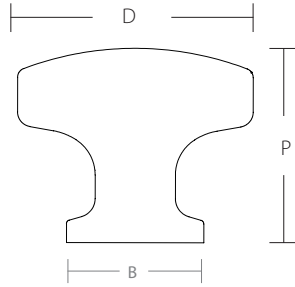

PAXTON KNOB

Product Code	Dimension(D)	Projection(P)	Base Width (B)
--------------	--------------	---------------	----------------

86642	1 1/4"	1"	3/4"
-------	--------	----	------

LAWSON KNOB

Product Code	Dimension(D)	Projection(P)	Base Width (B)
--------------	--------------	---------------	----------------

86643	1 1/4"	1"	3/4"
-------	--------	----	------

KENTER KNOB

Product Code	Dimension(D)	Projection(P)	Base Width (B)
--------------	--------------	---------------	----------------

86644	1 1/4"	1"	3/4"
-------	--------	----	------

WESTRIDGE PULL

Product Code	C-to-C	Overall	Projection(P)	Width (W)
--------------	--------	---------	---------------	-----------

86633	3 1/2"	4 1/4"	1 1/4"	3/4"
86634	4"	4 3/4"	1 1/4"	3/4"
86635	5"	5 3/4"	1 1/4"	3/4"
86636	6"	6 3/4"	1 1/4"	3/4"
86637	8"	8 3/4"	1 1/4"	3/4"
86638	10"	10 3/4"	1 1/4"	3/4"
86639	12"	12 3/4"	1 1/4"	3/4"