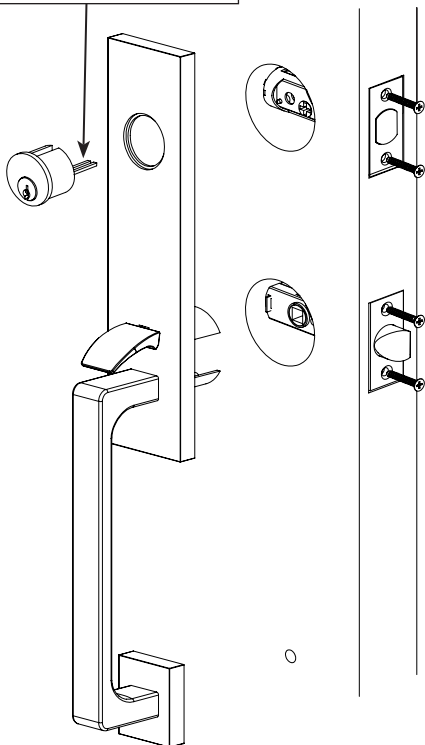

# Installation Guide Tubular Monolithic Entryset - Double Cylinder Deadbolt

EMTEK®

## 1. Door Prep

## 2. Door Jamb Prep

## 3. Outside Trim

Tailpiece Horizontal

Plates and Grip vary depending on style