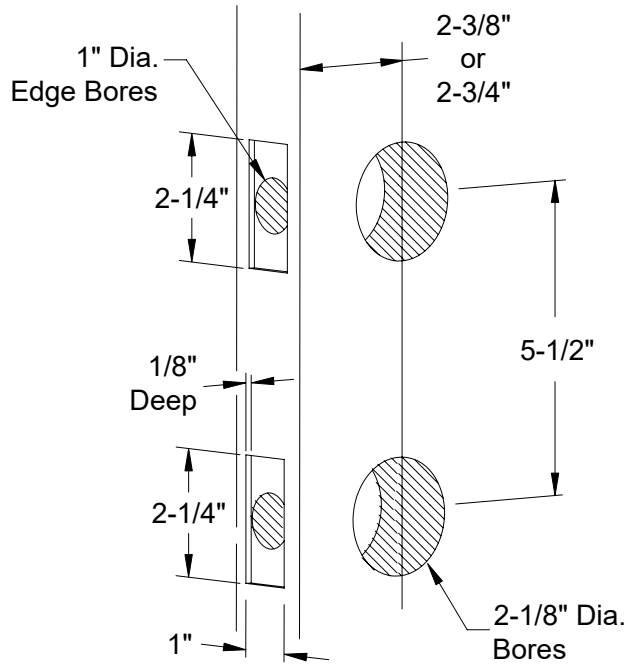

Installation Guide Tubular Monolithic Entryset - Double Cylinder Deadbolt

EMTEK®

1. Door Prep