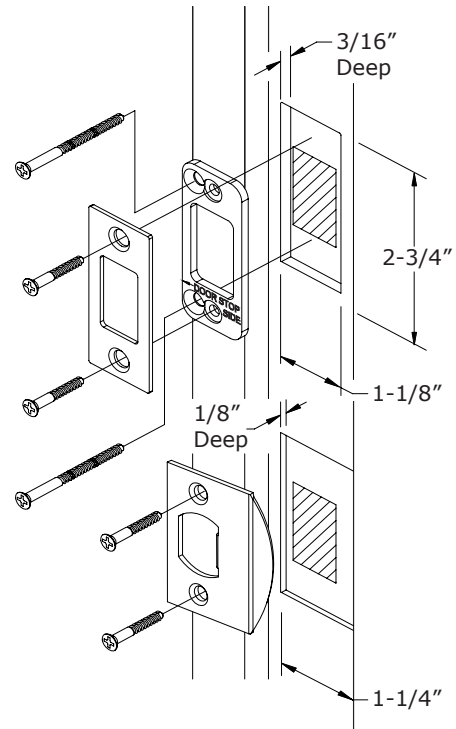

2. Door Jamb Prep