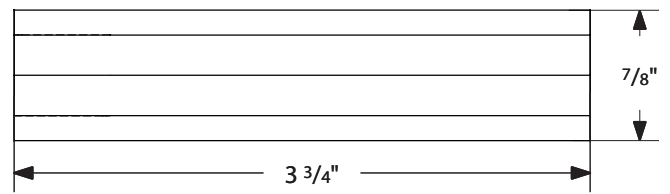

FACETED (FA)