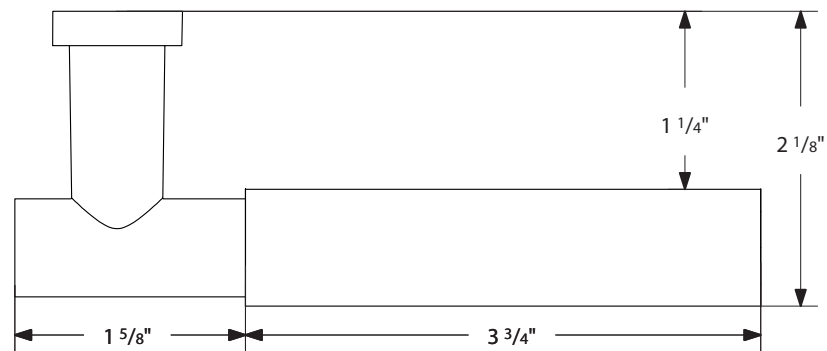

Door Thickness Specifications

- Standard Door Thickness: 1 1/4" - 2"
- Standard Components:
 - Privacy Pin (for privacy sets)
 - Inside Passage Half Spindle
 - 1 1/2" Rosette Screws
 - Full-Lip Strike Plate

- **Extended** Door Thickness: 2" - 2 1/2"
- Extended Components:
 - Privacy Pin w/ Extension (for privacy sets)
 - Long Inside Passage Half Spindle
 - 2" Rosette Screws
 - Extended Full-Lip Strike Plate

- **Extended** Door Thickness: 2 1/2" - 3"
- Extended Components:
 - Privacy Pin w/ Extension (for privacy sets)
 - Extra Long Inside Passage Half Spindle
 - 2 1/2" Rosette Screws
 - Extended Full-Lip Strike Plate

Door Thickness Specifications

- Standard Door Thickness: 1¼" - 2"
- Standard Components:
 - Privacy Pin (for privacy sets)
 - Inside Passage Half Spindle
 - 1½" Rosette Screws
 - Full-Lip Strike Plate

- **Extended** Door Thickness: 2" - 2½"
- Extended Components:
 - Privacy Pin w/ Extension (for privacy sets)
 - Long Inside Passage Half Spindle
 - 2" Rosette Screws
 - Extended Full-Lip Strike Plate