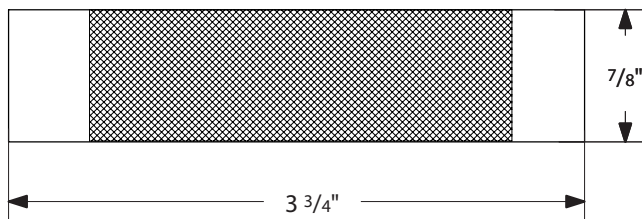

KNURLED (KN)