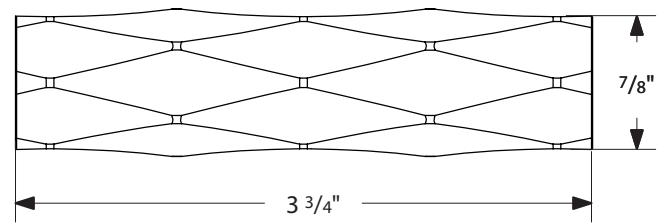

TRIBECA (TR)