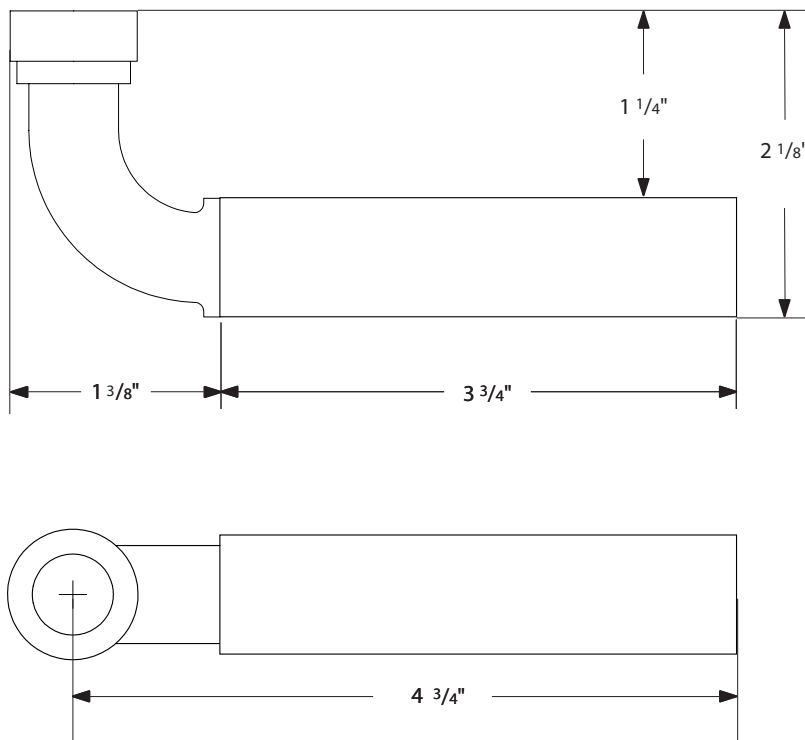

- **Extended** Door Thickness: 2 1/2" - 3"
- Extended Components:
 - Privacy Pin w/ Extension (for privacy sets)
 - Extra Long Inside Passage Half Spindle
 - 2 1/2" Rosette Screws
 - Extended Full-Lip Strike Plate

Door Thickness Specifications

- Standard Door Thickness: 1¼" - 2"
- Standard Components:
 - Privacy Pin (for privacy sets)
 - Inside Passage Half Spindle
 - 1½" Rosette Screws
 - Full-Lip Strike Plate

- **Extended** Door Thickness: 2" - 2½"
- Extended Components:
 - Privacy Pin w/ Extension (for privacy sets)
 - Long Inside Passage Half Spindle
 - 2" Rosette Screws
 - Extended Full-Lip Strike Plate

- **Extended** Door Thickness: 2½" - 3"
- Extended Components:
 - Privacy Pin w/ Extension (for privacy sets)
 - Extra Long Inside Passage Half Spindle
 - 2½" Rosette Screws
 - Extended Full-Lip Strike Plate

Door Thickness Specifications

- Standard Door Thickness: 1 1/4" - 2"
- Standard Components:
 - Privacy Pin (for privacy sets)
 - Inside Passage Half Spindle
 - 1 1/2" Rosette Screws
 - Full-Lip Strike Plate