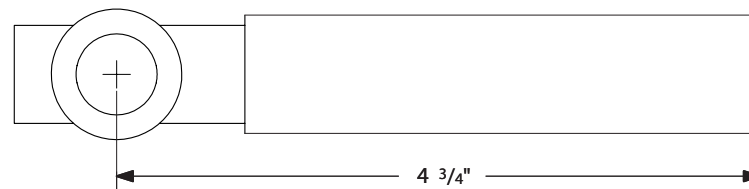

Door Thickness Specifications

- Standard Door Thickness: 1 1/4" - 2"
- Standard Components:
 - Privacy Pin (for privacy sets)
 - Inside Passage Half Spindle
 - 1 1/2" Rosette Screws
 - Full-Lip Strike Plate

- **Extended** Door Thickness: 2" - 2 1/2"
- Extended Components:
 - Privacy Pin w/ Extension (for privacy sets)
 - Long Inside Passage Half Spindle
 - 2" Rosette Screws
 - Extended Full-Lip Strike Plate

- **Extended** Door Thickness: 2 1/2" - 3"
- Extended Components:
 - Privacy Pin w/ Extension (for privacy sets)
 - Extra Long Inside Passage Half Spindle
 - 2 1/2" Rosette Screws
 - Extended Full-Lip Strike Plate