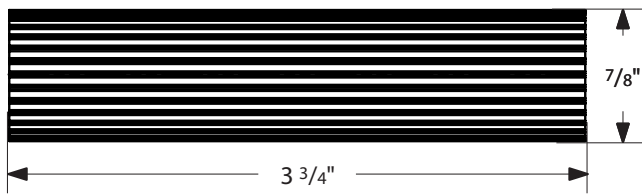

STRAIGHT KNURLED (SK)