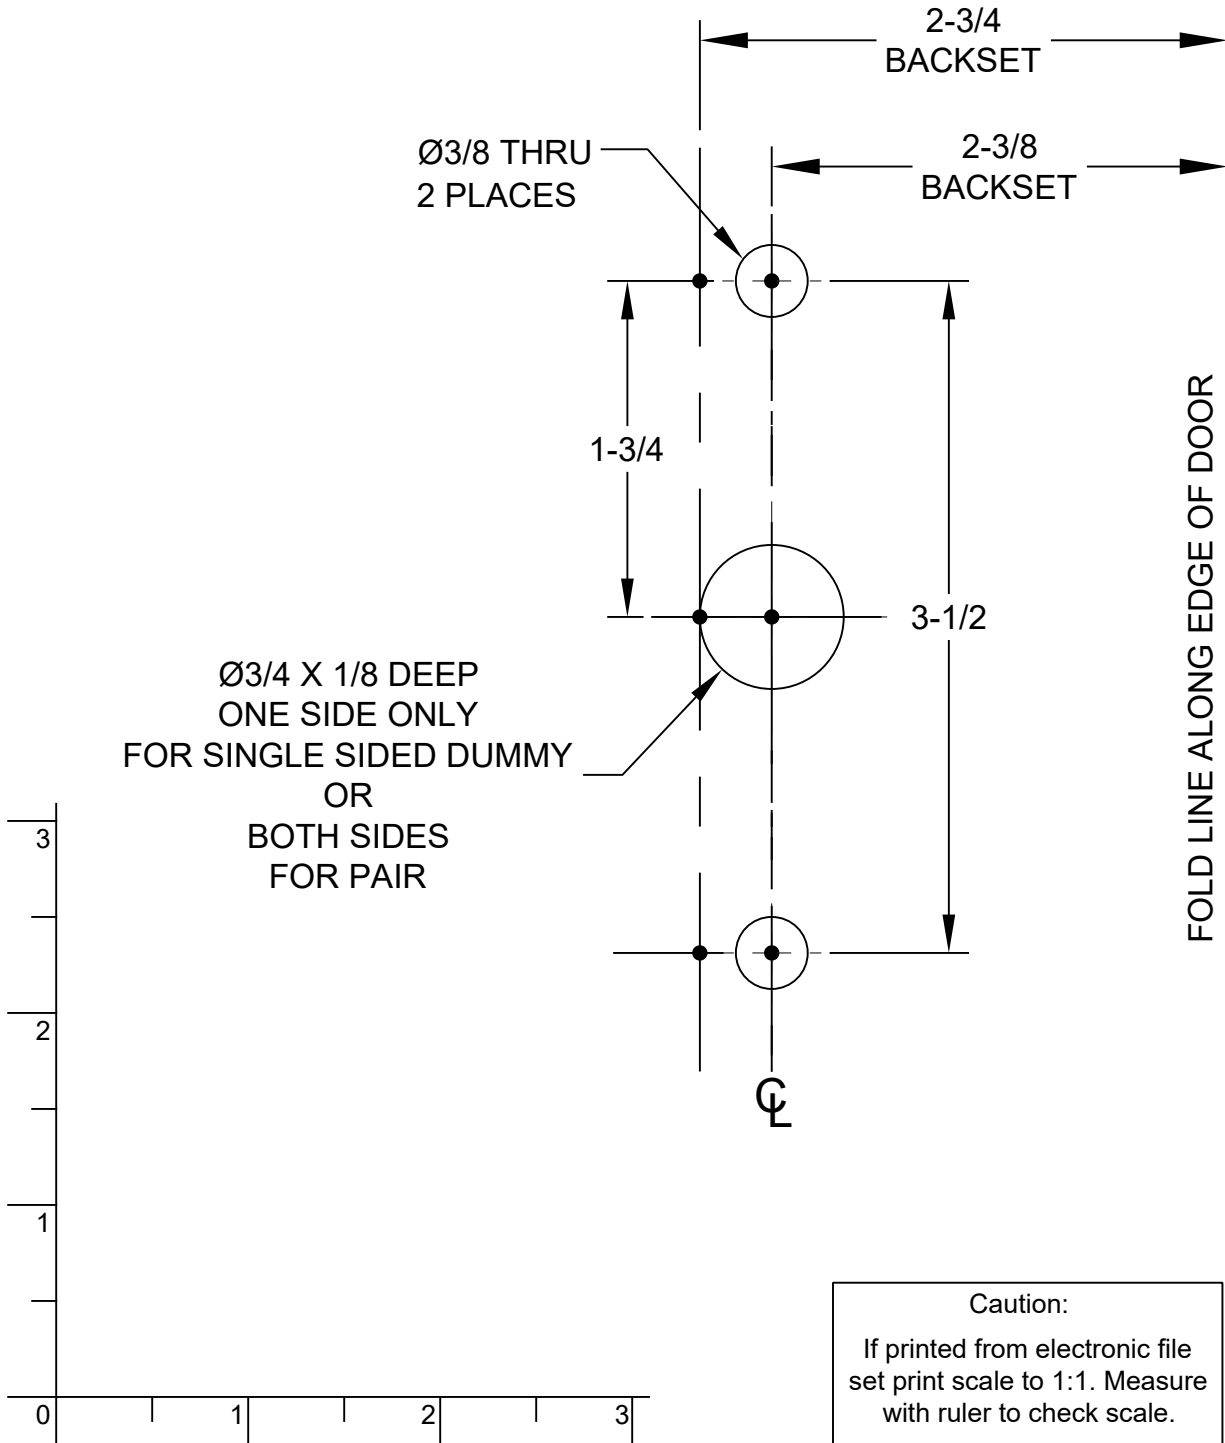

EMTEK®

Caution:
If printed from electronic file
set print scale to 1:1. Measure
with ruler to check scale.

*NOTES:
ALL DIMENSIONS ARE IN INCHES.
DO NOT PHOTOCOPY TEMPLATE (SCALE MAY BE AFFECTED).

STRETTO 1.5X5 DOOR PREPARATION PRIVACY (LEFT HAND)

EMTEK®

*NOTES:
ALL DIMENSIONS ARE IN INCHES.
DO NOT PHOTOCOPY TEMPLATE (SCALE MAY BE AFFECTED).

STRETTO 1.5X5 DOOR PREPARATION PRIVACY (RIGHT HAND)

EMTEK®

*NOTES:
ALL DIMENSIONS ARE IN INCHES.
DO NOT PHOTOCOPY TEMPLATE (SCALE MAY BE AFFECTED).

STRETTO 1.5X5 DOOR PREPARATION DUMMY (LEFT HAND)

EMTEK®

*NOTES:
ALL DIMENSIONS ARE IN INCHES.
DO NOT PHOTOCOPY TEMPLATE (SCALE MAY BE AFFECTED).

STRETTO 1.5X5 DOOR PREPARATION DUMMY (RIGHT HAND)

EMTEK®

Caution:
If printed from electronic file
set print scale to 1:1. Measure
with ruler to check scale.

*NOTES:
ALL DIMENSIONS ARE IN INCHES.
DO NOT PHOTOCOPY TEMPLATE (SCALE MAY BE AFFECTED).