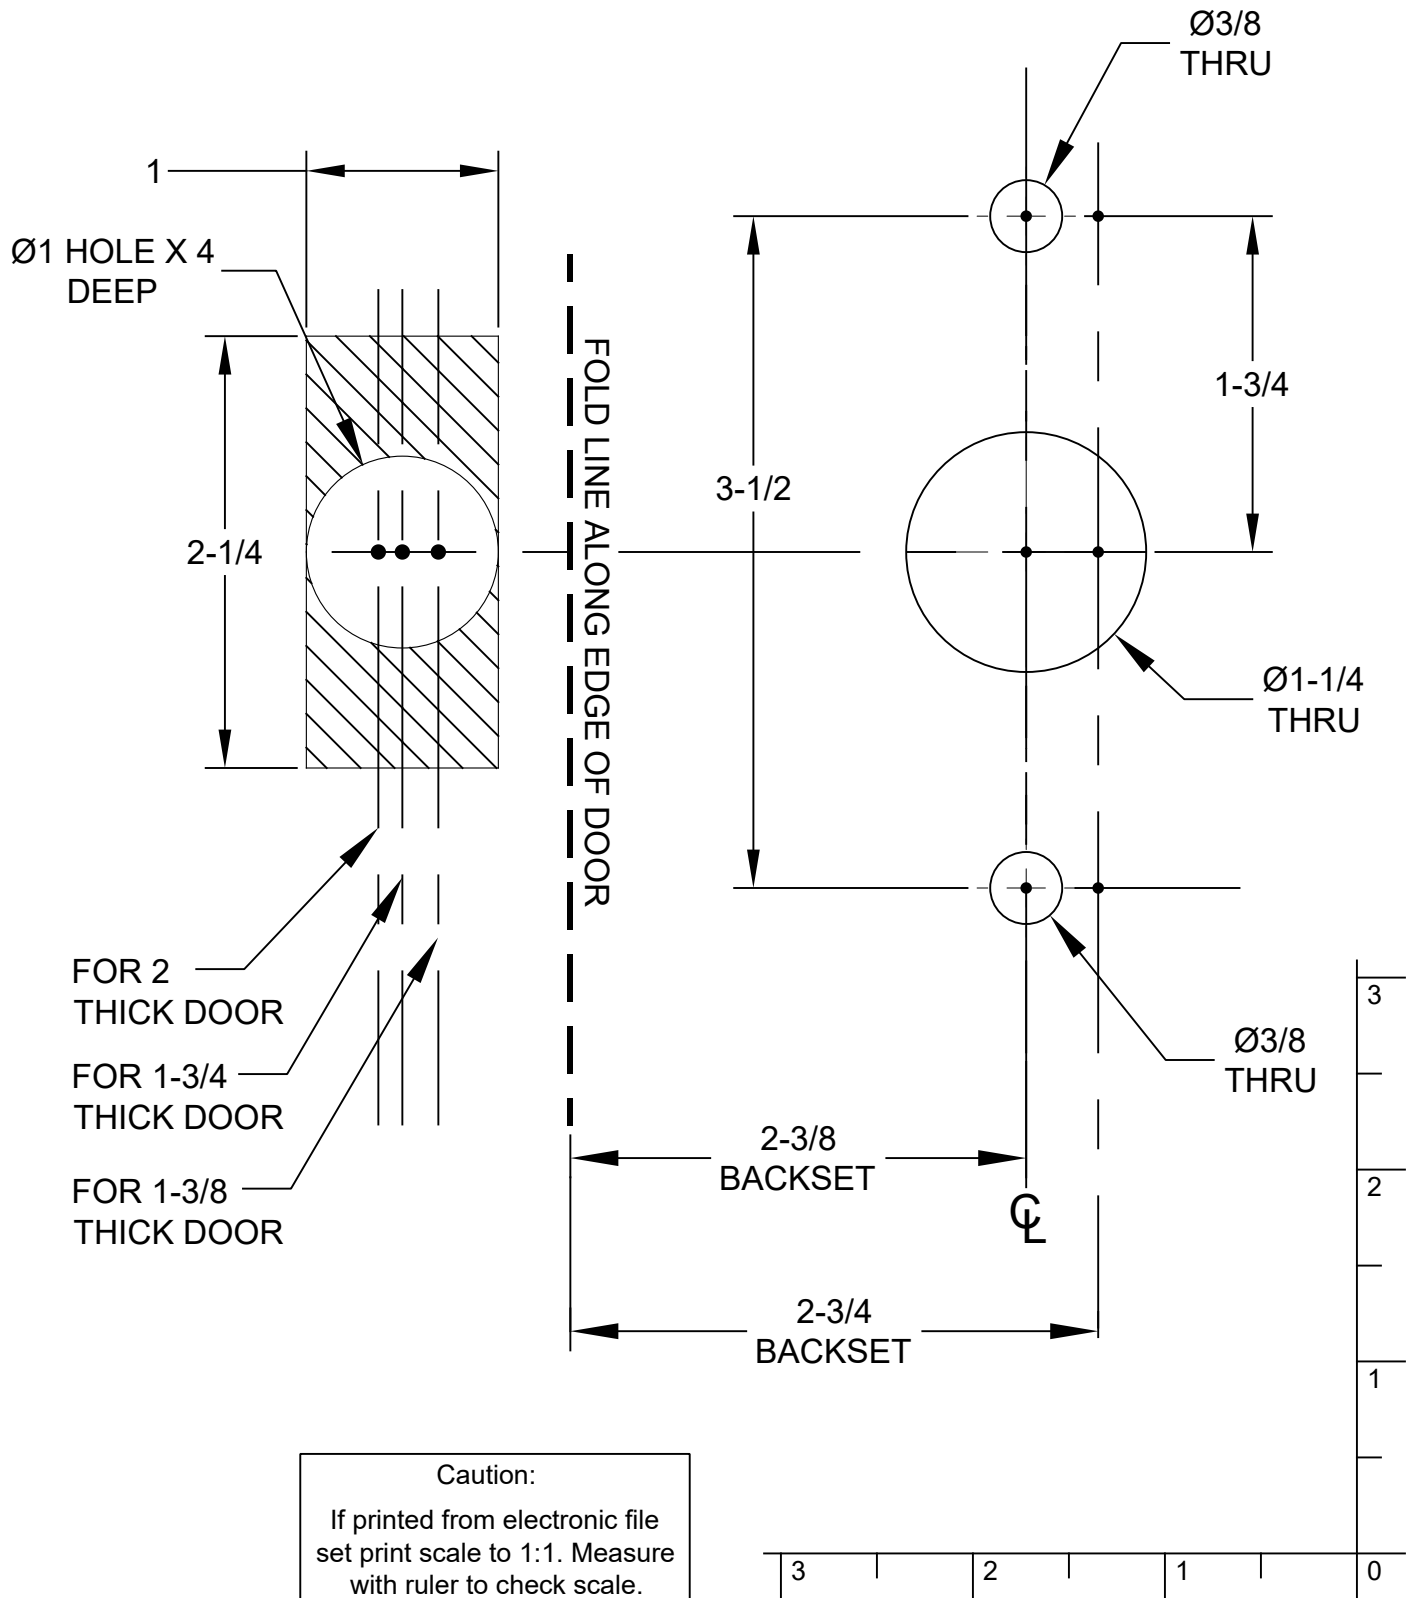

STRETTO 1.5X5 DOOR PREPARATION PASSAGE (LEFT HAND)

EMTEK®

***NOTES:**

ALL DIMENSIONS ARE IN INCHES.

DO NOT PHOTOCOPY TEMPLATE (SCALE MAY BE AFFECTED).

IN4-STRETTO1.5X5PASS-LH REV 2 12-13-21

STRETTO 1.5X5 DOOR PREPARATION PASSAGE (RIGHT HAND)

EMTEK®

Caution:
If printed from electronic file
set print scale to 1:1. Measure
with ruler to check scale.

*NOTES:
ALL DIMENSIONS ARE IN INCHES.
DO NOT PHOTOCOPY TEMPLATE (SCALE MAY BE AFFECTED).

STRETTO 1.5X5 DOOR PREPARATION PRIVACY (LEFT HAND)

STRETTO 1.5X5 DOOR PREPARATION DUMMY (LEFT HAND)

EMTEK®

*NOTES:
ALL DIMENSIONS ARE IN INCHES.
DO NOT PHOTOCOPY TEMPLATE (SCALE MAY BE AFFECTED).

STRETTO 1.5X5 DOOR PREPARATION DUMMY (RIGHT HAND)

EMTEK®

Caution:
If printed from electronic file
set print scale to 1:1. Measure
with ruler to check scale.

*NOTES:
ALL DIMENSIONS ARE IN INCHES.
DO NOT PHOTOCOPY TEMPLATE (SCALE MAY BE AFFECTED).