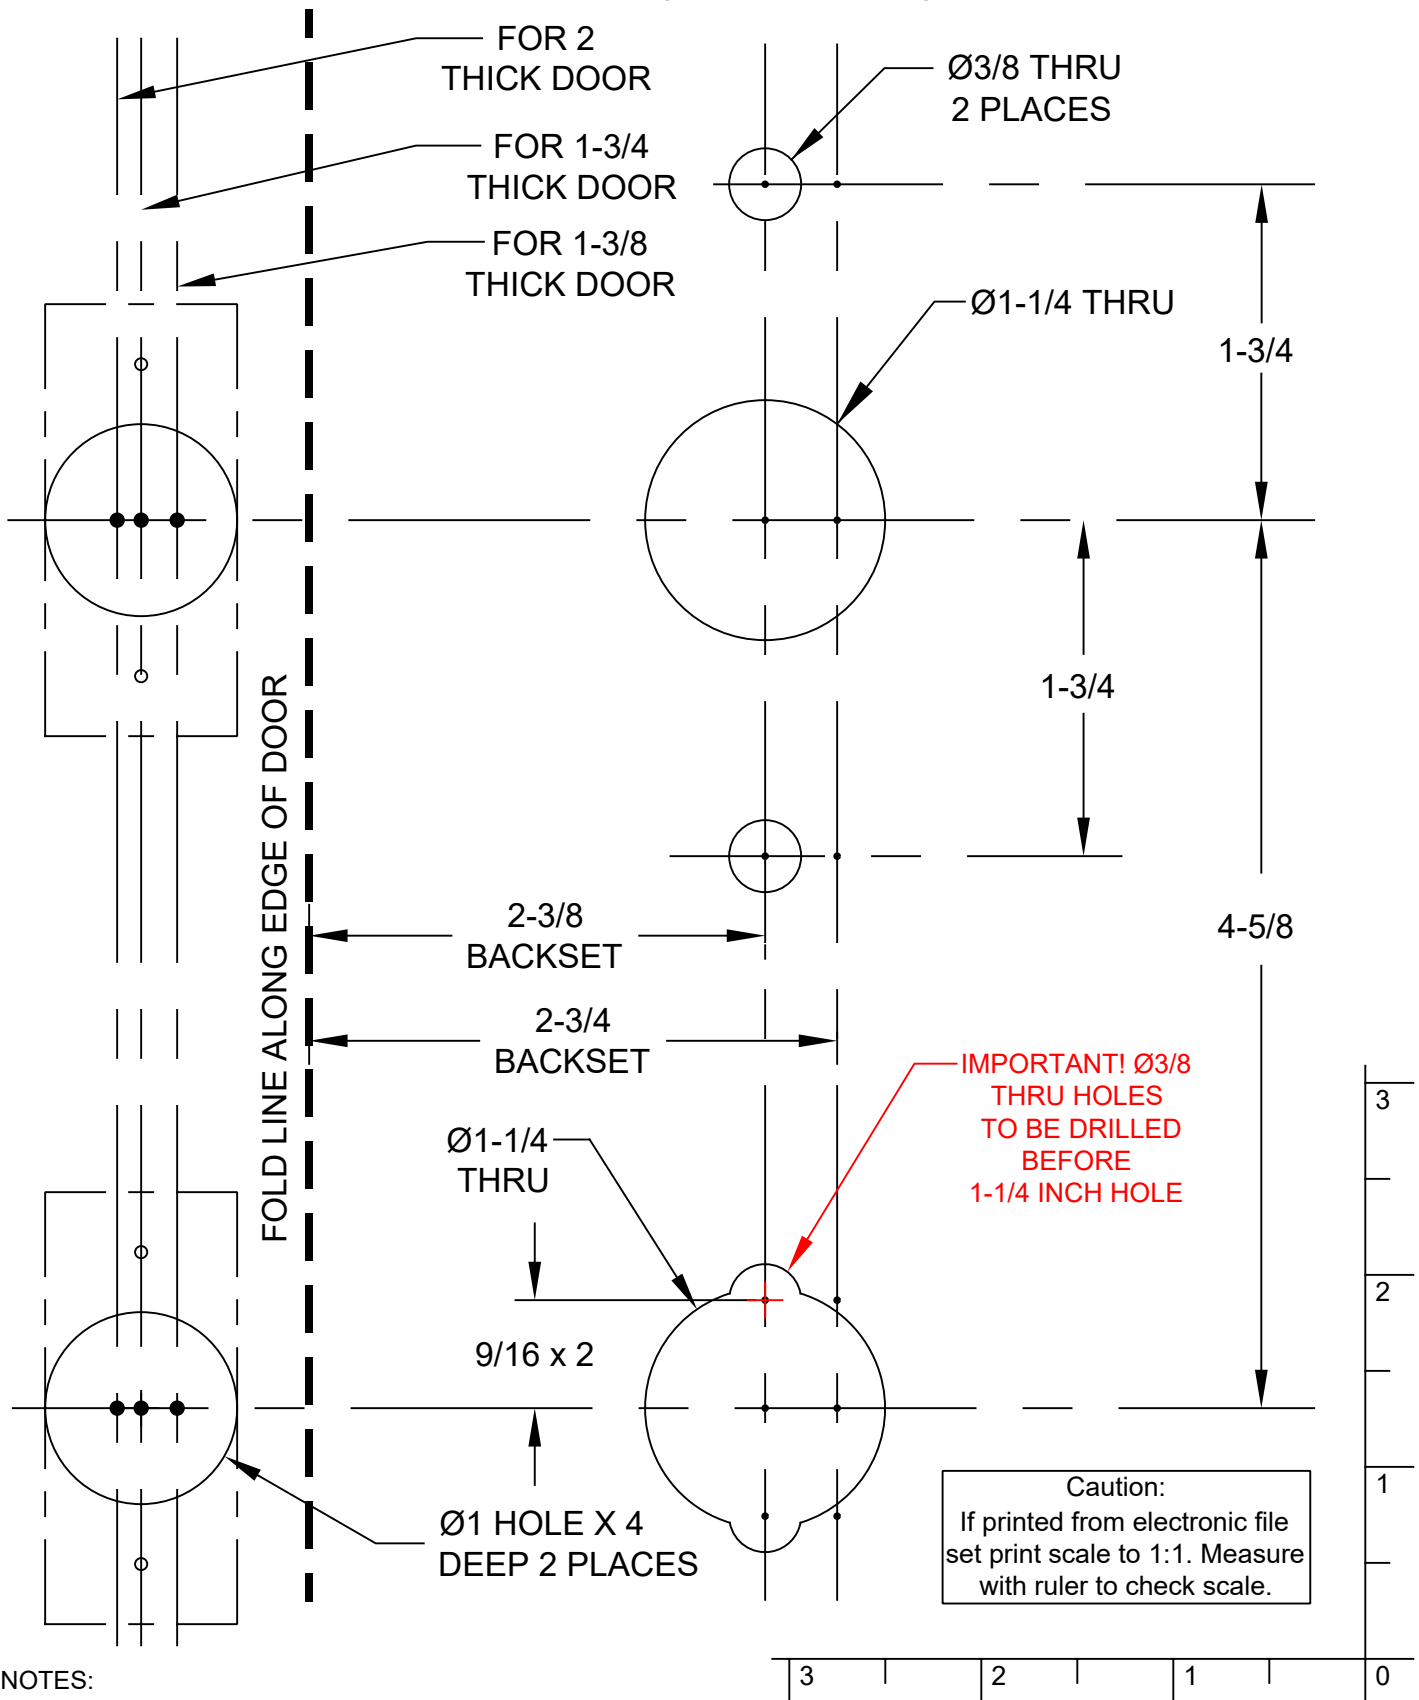

STRETTO 1.5X5 DOOR PREPARATION PASSAGE (LEFT HAND)

EMTEK®

***NOTES:**

ALL DIMENSIONS ARE IN INCHES.

DO NOT PHOTOCOPY TEMPLATE (SCALE MAY BE AFFECTED).

IN4-STRETTO1.5X5PASS-LH REV 2 12-13-21

STRETTO 1.5X5 DOOR PREPARATION PASSAGE (RIGHT HAND)

EMTEK®

Caution:
If printed from electronic file
set print scale to 1:1. Measure
with ruler to check scale.

*NOTES:
ALL DIMENSIONS ARE IN INCHES.
DO NOT PHOTOCOPY TEMPLATE (SCALE MAY BE AFFECTED).

STRETTO 1.5X5 DOOR PREPARATION PRIVACY (LEFT HAND)

EMTEK®

*NOTES:
ALL DIMENSIONS ARE IN INCHES.
DO NOT PHOTOCOPY TEMPLATE (SCALE MAY BE AFFECTED).

STRETTO 1.5X5 DOOR PREPARATION PRIVACY (RIGHT HAND)

EMTEK®

*NOTES:
ALL DIMENSIONS ARE IN INCHES.
DO NOT PHOTOCOPY TEMPLATE (SCALE MAY BE AFFECTED).

STRETTO 1.5X5 DOOR PREPARATION DUMMY (LEFT HAND)

EMTEK®

*NOTES:
ALL DIMENSIONS ARE IN INCHES.
DO NOT PHOTOCOPY TEMPLATE (SCALE MAY BE AFFECTED).

STRETTO 1.5X5 DOOR PREPARATION DUMMY (RIGHT HAND)

EMTEK®

Caution:
If printed from electronic file
set print scale to 1:1. Measure
with ruler to check scale.