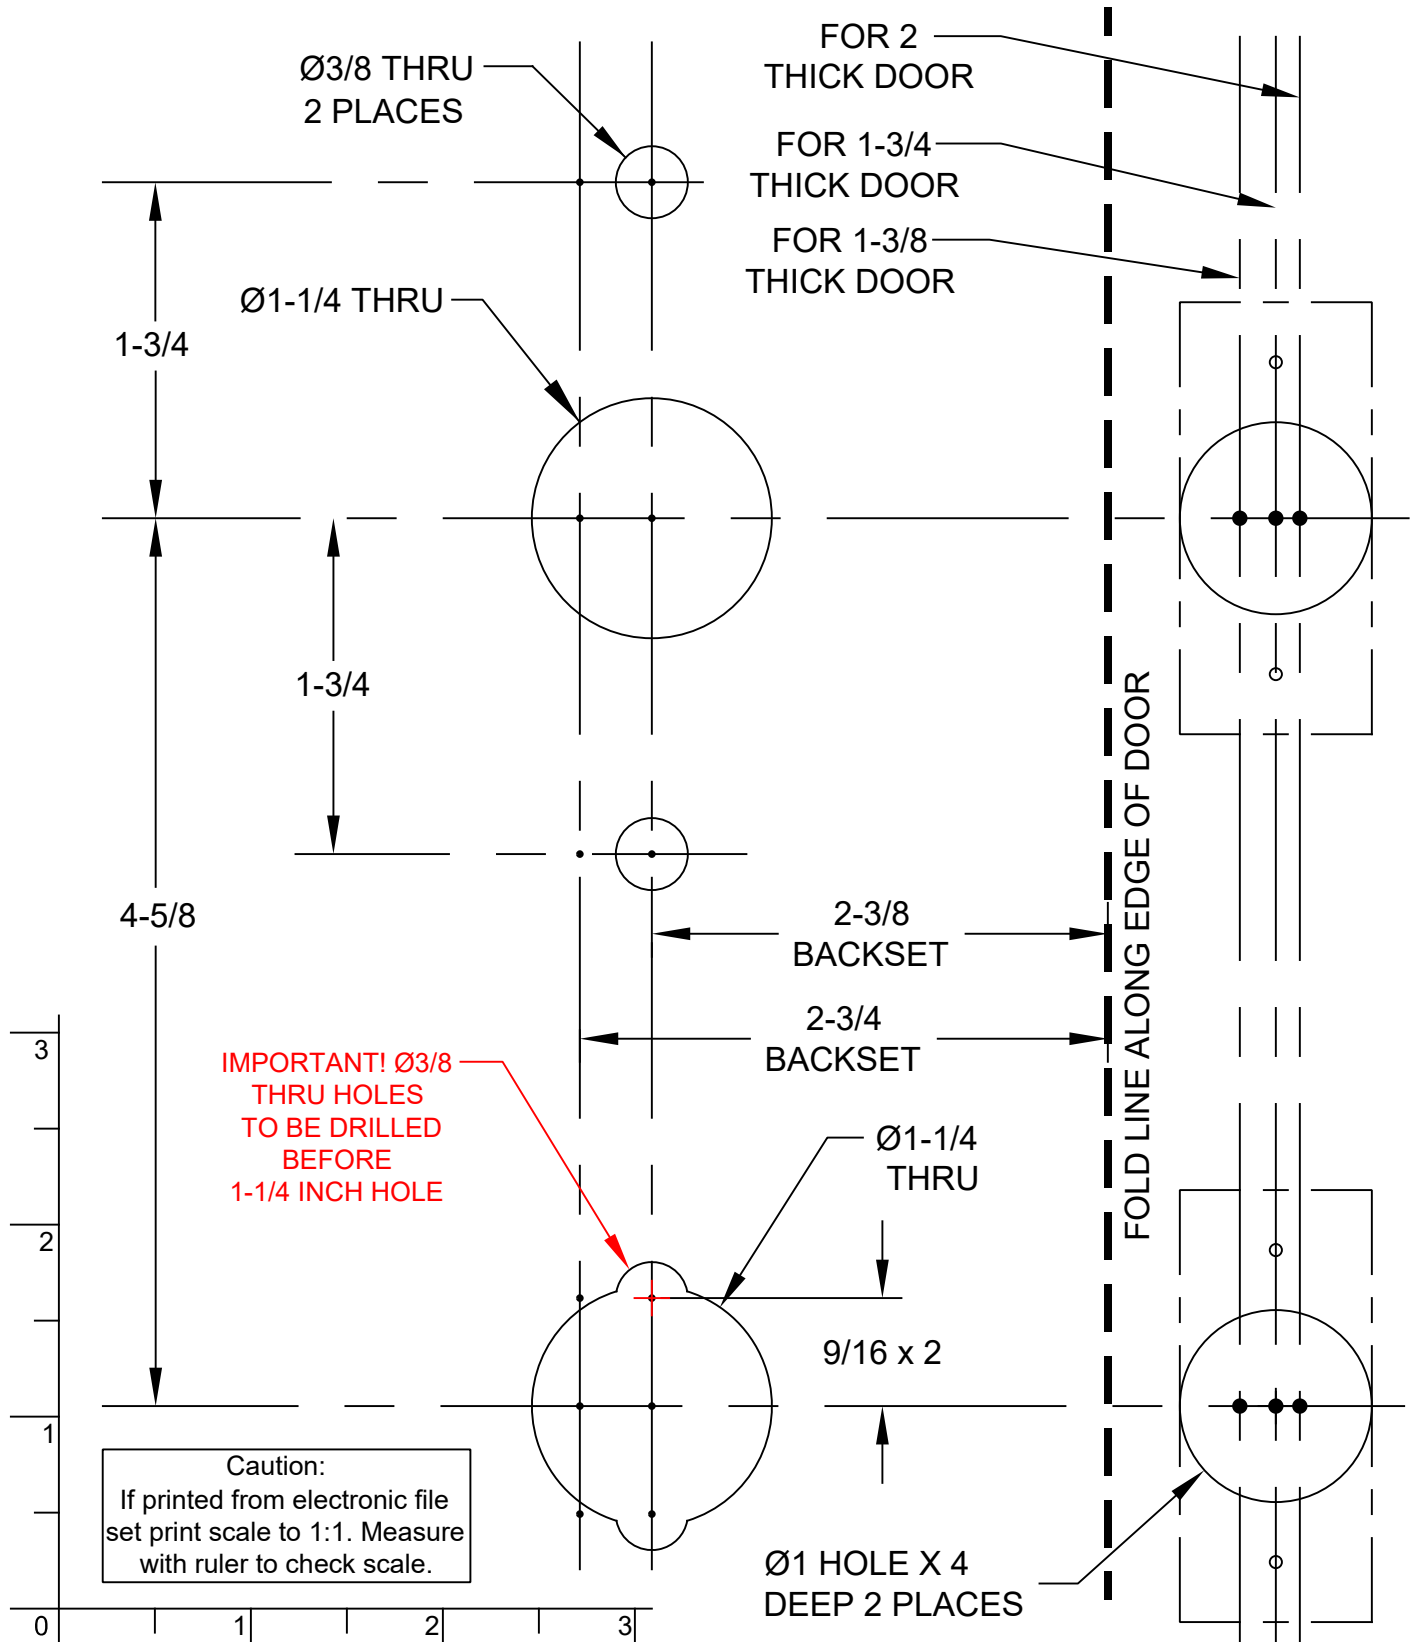

EMTEK®

Caution:
If printed from electronic file
set print scale to 1:1. Measure
with ruler to check scale.

*NOTES:
ALL DIMENSIONS ARE IN INCHES.
DO NOT PHOTOCOPY TEMPLATE (SCALE MAY BE AFFECTED).

STRETTO 1.5X5 DOOR PREPARATION PRIVACY (LEFT HAND)

EMTEK®

*NOTES:
ALL DIMENSIONS ARE IN INCHES.
DO NOT PHOTOCOPY TEMPLATE (SCALE MAY BE AFFECTED).

STRETTO 1.5X5 DOOR PREPARATION PRIVACY (RIGHT HAND)

EMTEK®

*NOTES:
ALL DIMENSIONS ARE IN INCHES.
DO NOT PHOTOCOPY TEMPLATE (SCALE MAY BE AFFECTED).

STRETTO 1.5X5 DOOR PREPARATION DUMMY (LEFT HAND)

EMTEK®

*NOTES:
ALL DIMENSIONS ARE IN INCHES.
DO NOT PHOTOCOPY TEMPLATE (SCALE MAY BE AFFECTED).

STRETTO 1.5X5 DOOR PREPARATION DUMMY (RIGHT HAND)

EMTEK®

Caution:
If printed from electronic file
set print scale to 1:1. Measure
with ruler to check scale.

*NOTES:
ALL DIMENSIONS ARE IN INCHES.
DO NOT PHOTOCOPY TEMPLATE (SCALE MAY BE AFFECTED).