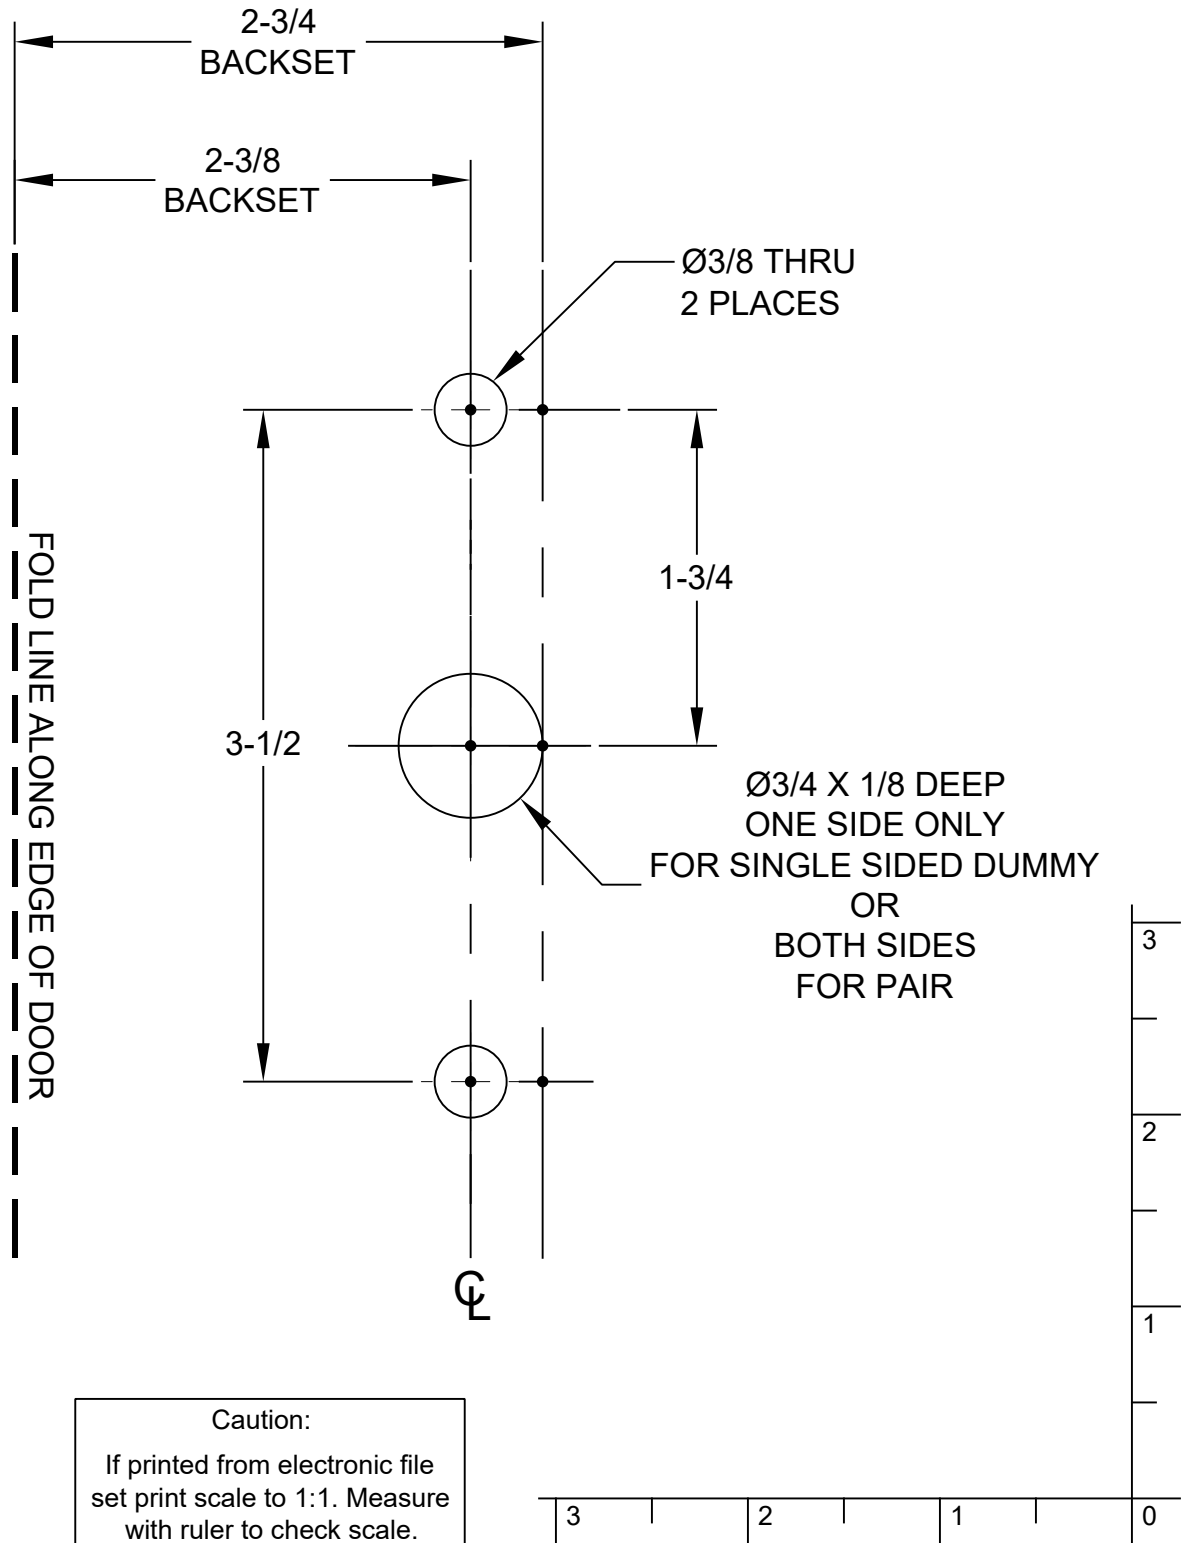

EMTEK®

Caution:
If printed from electronic file
set print scale to 1:1. Measure
with ruler to check scale.

*NOTES:
ALL DIMENSIONS ARE IN INCHES.
DO NOT PHOTOCOPY TEMPLATE (SCALE MAY BE AFFECTED).

STRETTO 1.5X5 DOOR PREPARATION PRIVACY (LEFT HAND)

EMTEK®

*NOTES:
ALL DIMENSIONS ARE IN INCHES.
DO NOT PHOTOCOPY TEMPLATE (SCALE MAY BE AFFECTED).

STRETTO 1.5X5 DOOR PREPARATION PRIVACY (RIGHT HAND)

EMTEK®

*NOTES:
ALL DIMENSIONS ARE IN INCHES.
DO NOT PHOTOCOPY TEMPLATE (SCALE MAY BE AFFECTED).

STRETTO 1.5X5 DOOR PREPARATION DUMMY (LEFT HAND)

EMTEK®

*NOTES:
ALL DIMENSIONS ARE IN INCHES.
DO NOT PHOTOCOPY TEMPLATE (SCALE MAY BE AFFECTED).

STRETTO 1.5X5 DOOR PREPARATION DUMMY (RIGHT HAND)

EMTEK®

Caution:
If printed from electronic file
set print scale to 1:1. Measure
with ruler to check scale.

*NOTES:
ALL DIMENSIONS ARE IN INCHES.
DO NOT PHOTOCOPY TEMPLATE (SCALE MAY BE AFFECTED).