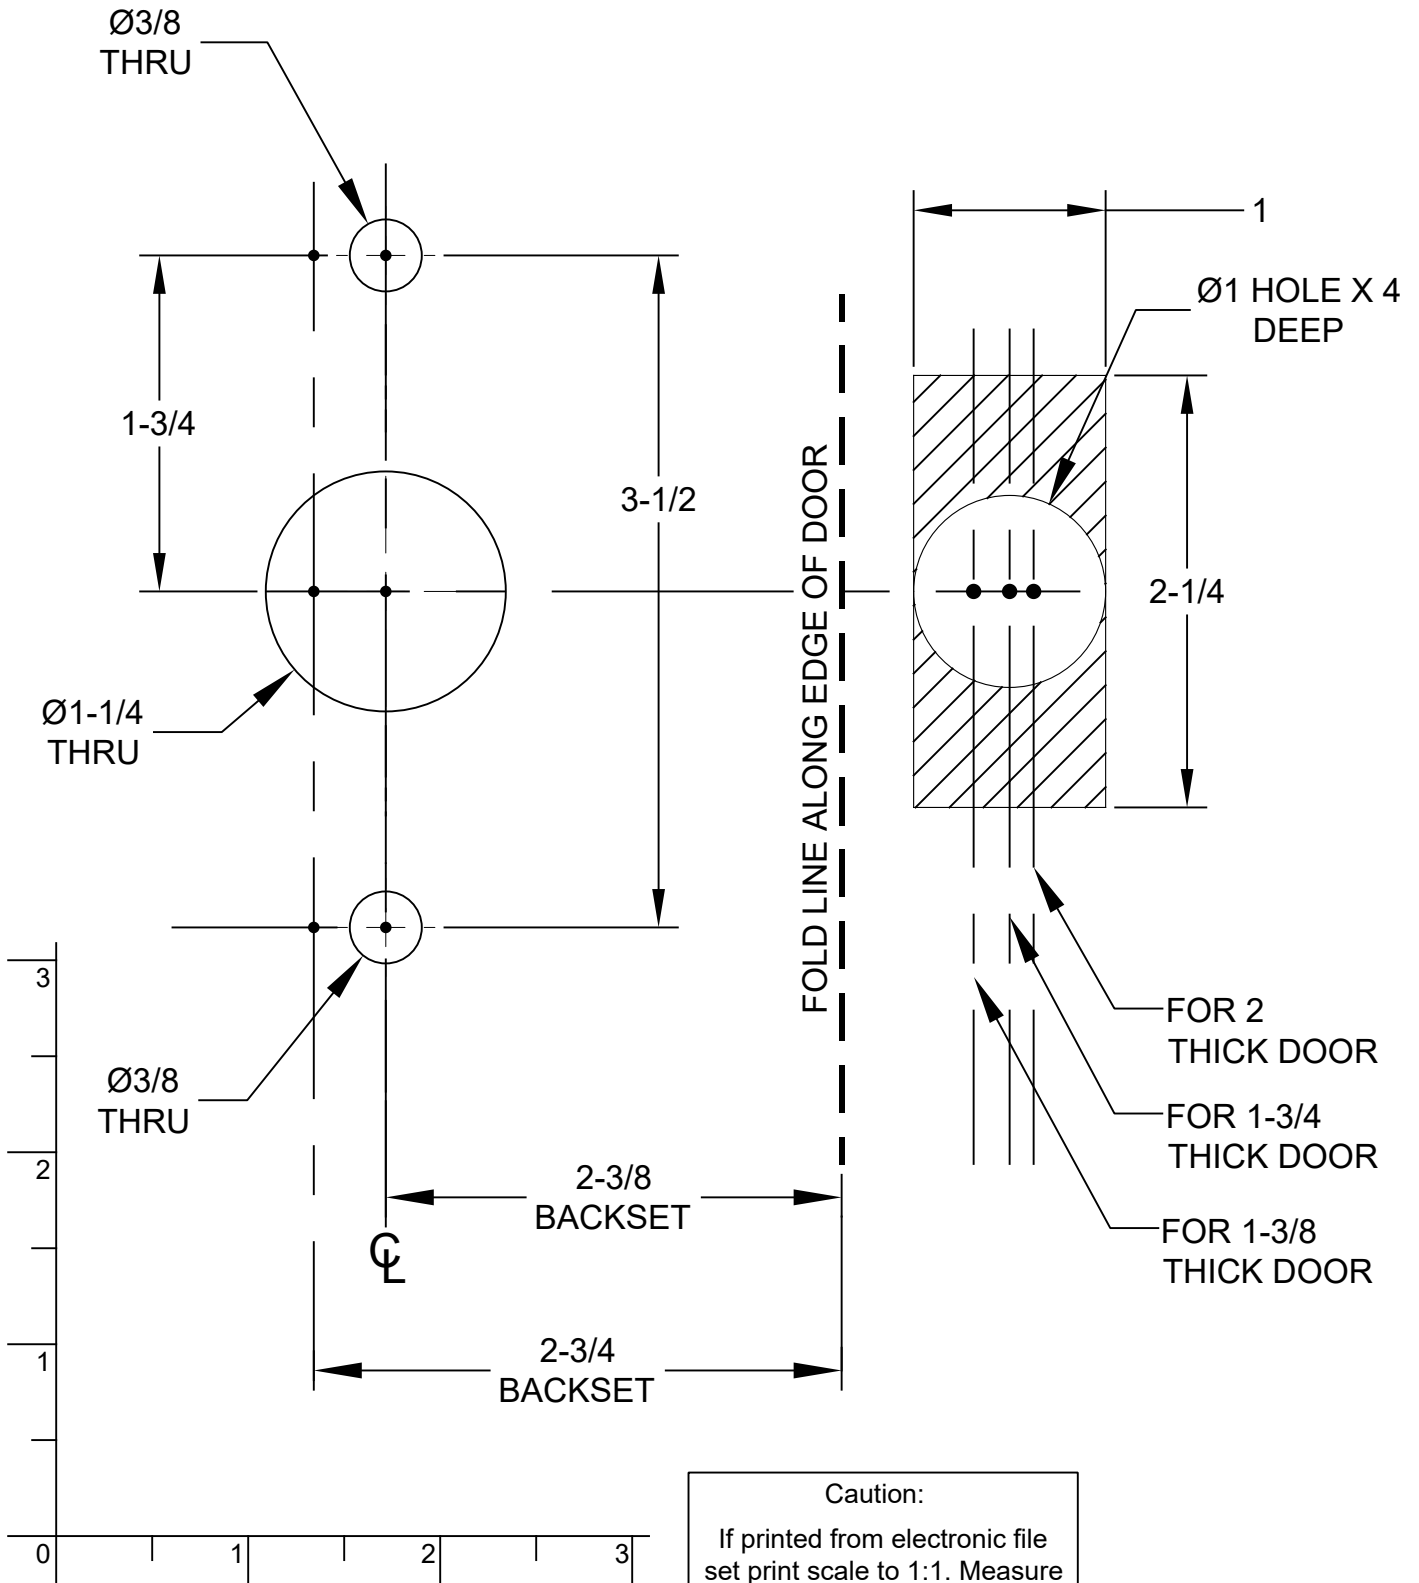

STRETTO 1.5X5 DOOR PREPARATION PASSAGE (LEFT HAND)

EMTEK®

***NOTES:**

ALL DIMENSIONS ARE IN INCHES.

DO NOT PHOTOCOPY TEMPLATE (SCALE MAY BE AFFECTED).

IN4-STRETTO1.5X5PASS-LH REV 2 12-13-21

STRETTO 1.5X5 DOOR PREPARATION PASSAGE (RIGHT HAND)

EMTEK®

Caution:
If printed from electronic file
set print scale to 1:1. Measure
with ruler to check scale.

*NOTES:
ALL DIMENSIONS ARE IN INCHES.
DO NOT PHOTOCOPY TEMPLATE (SCALE MAY BE AFFECTED).

STRETTO 1.5X5 DOOR PREPARATION PRIVACY (LEFT HAND)

EMTEK®

*NOTES:
ALL DIMENSIONS ARE IN INCHES.
DO NOT PHOTOCOPY TEMPLATE (SCALE MAY BE AFFECTED).

STRETTO 1.5X5 DOOR PREPARATION PRIVACY (RIGHT HAND)

EMTEK®

*NOTES:
ALL DIMENSIONS ARE IN INCHES.
DO NOT PHOTOCOPY TEMPLATE (SCALE MAY BE AFFECTED).

STRETTO 1.5X5 DOOR PREPARATION DUMMY (LEFT HAND)

EMTEK®

*NOTES:
ALL DIMENSIONS ARE IN INCHES.
DO NOT PHOTOCOPY TEMPLATE (SCALE MAY BE AFFECTED).

STRETTO 1.5X5 DOOR PREPARATION DUMMY (RIGHT HAND)

EMTEK®

Caution:
If printed from electronic file
set print scale to 1:1. Measure
with ruler to check scale.